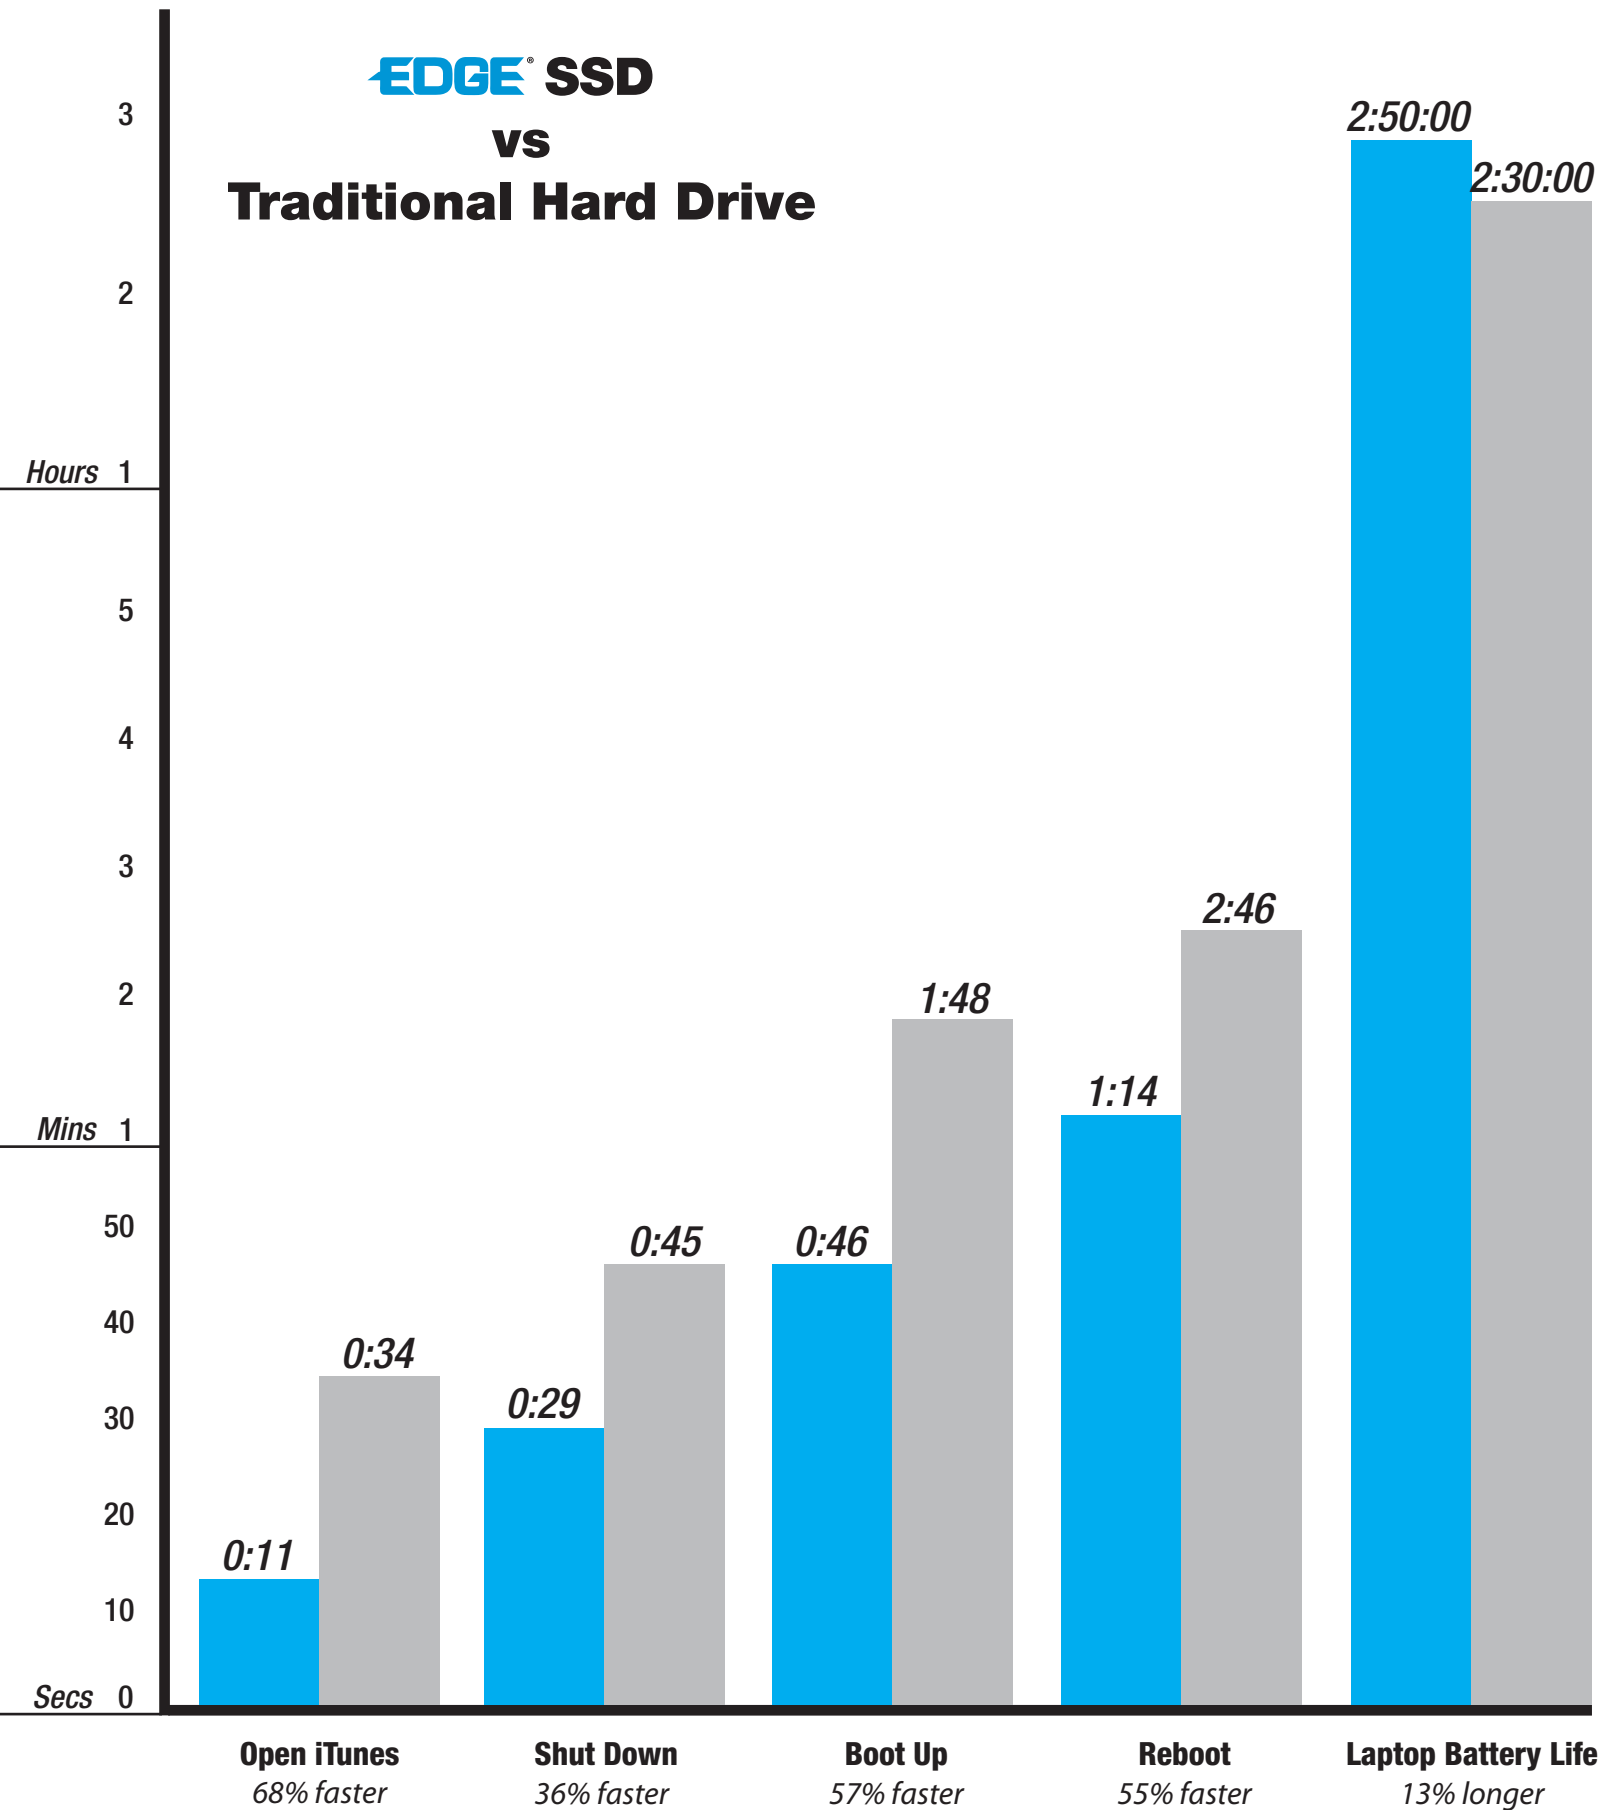

EDGE[®] SSD vs Traditional Hard Drive

**Results based on a 128GB EDGE SSD vs. a 160GB SATA hard drive rated at 5400RPM with a 8MB cache. Results may vary based upon factors including, but not limited to: CPU usage, memory usage, processor speed, memory installed, operating system, and free available storage.
System Tested: Toshiba Satellite M115 (Windows XP)*